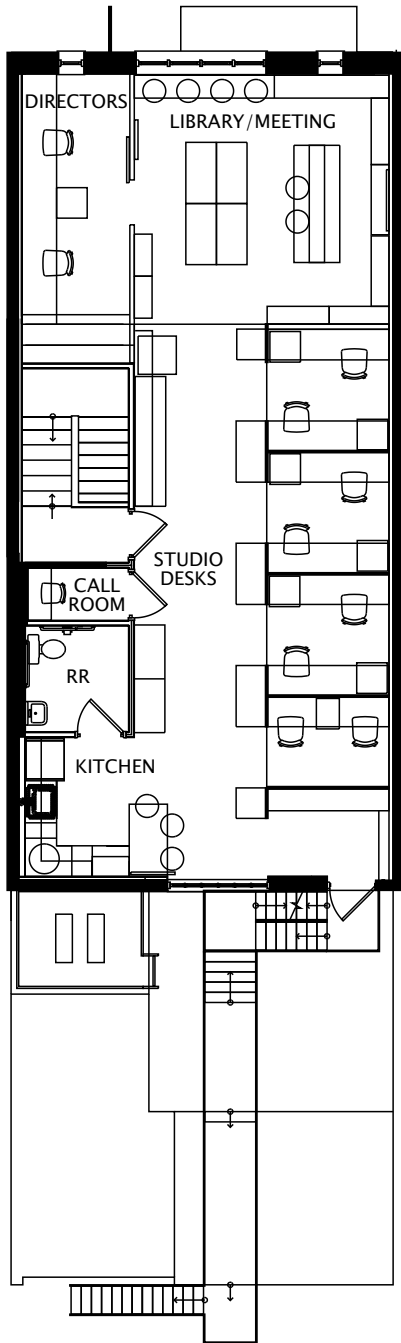

1712 CONNECTICUT AVENUE NORTHWEST

WASHINGTON, DISTRICT OF COLUMBIA 20009

3D TOUR: real.vision/1712-connecticut-avenue-northwest

2ND FLOOR
1439 sq ft

1ST FLOOR
1439 sq ft

TOTAL
2878 sq ft