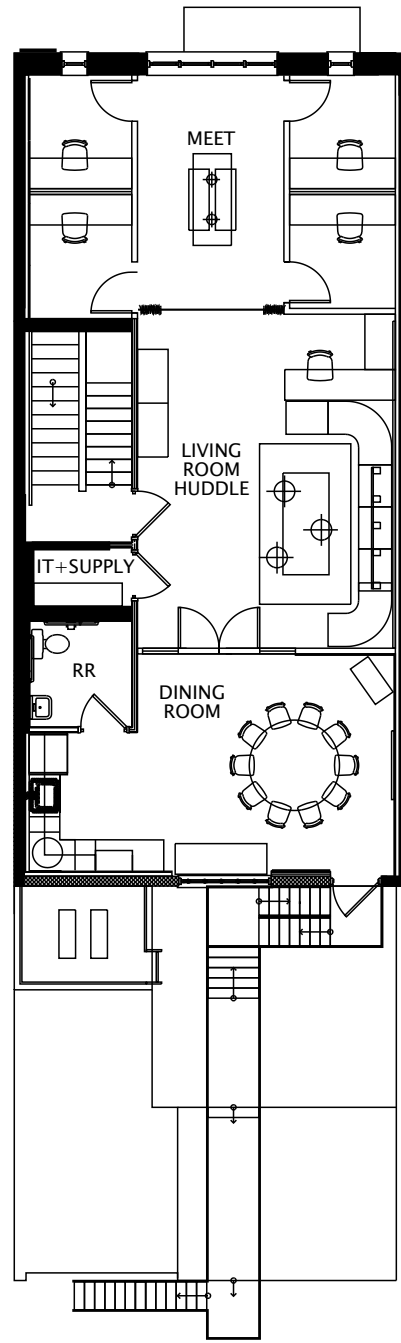

1712 CONNECTICUT AVENUE NORTHWEST

WASHINGTON, DISTRICT OF COLUMBIA 20009

3D TOUR: real.vision/1712-connecticut-avenue-northwest

2ND FLOOR
1439 sq ft

1ST FLOOR
1439 sq ft

TOTAL
2878 sq ft